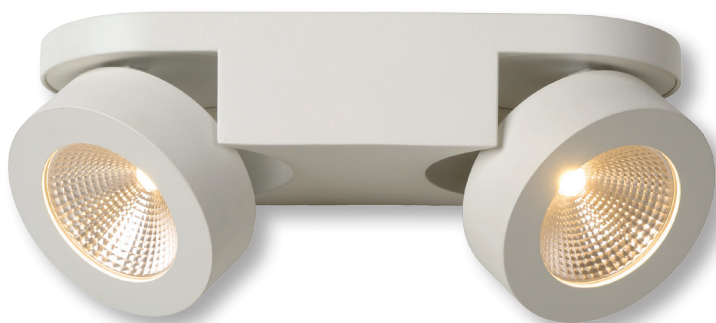

MITRAX

Wall light
33258/05/31

- 1x5W/INTEGRATED CREE LED/3000K/450lm/incl.
- H: 5,6cm - W: 10cm - L: 15,7cm
- Sandy white
- Aluminium

| | | |
|------|--|-------|
| IP20 | | |
| | | incl. |
| | | CE |

Wall light
33258/10/31

- 2x5W/INTEGRATED CREE LED/3000K/900lm/incl.
- H: 9cm - W: 12cm - L: 24,5cm
- Sandy white
- Aluminium

| | | |
|------|--|-------|
| IP20 | | |
| | | incl. |
| | | CE |